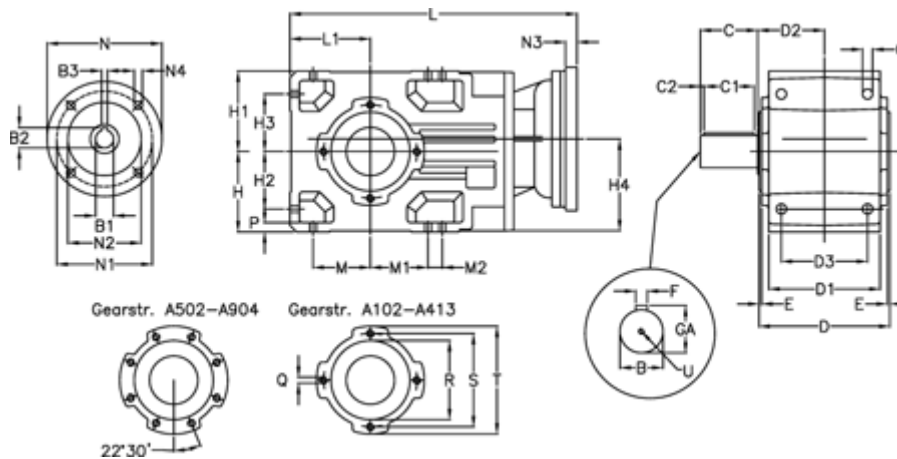

Article number: 29600210921225
 Description: Bevel helical gearbox
 A203UR-109,2-P71B5

Measures

B = 30	D1 = 110	H1 = 80	M2 = 0	Q = M8x15
B1 = 14	D2 = 73.0	H2 = 60	N = 160	R = 95
B2 = 16.3	D3 = 90	H3 = 60	N1 = 130	S = 115
B3 = 5	Description = A203UR-xx-P71 B5	H4 = 93.0	N2 = 110	T = 140
C = 60	E = 3.0	L = 361.5	N3 = -	U = M10x22
C1 = 50	F = 10	L1 = 80	N4 = M8x16	
C2 = 5.0	GA = 33	M = 60	O = 9.5	
D = 136	H = 80	M1 = 60	P = 9	